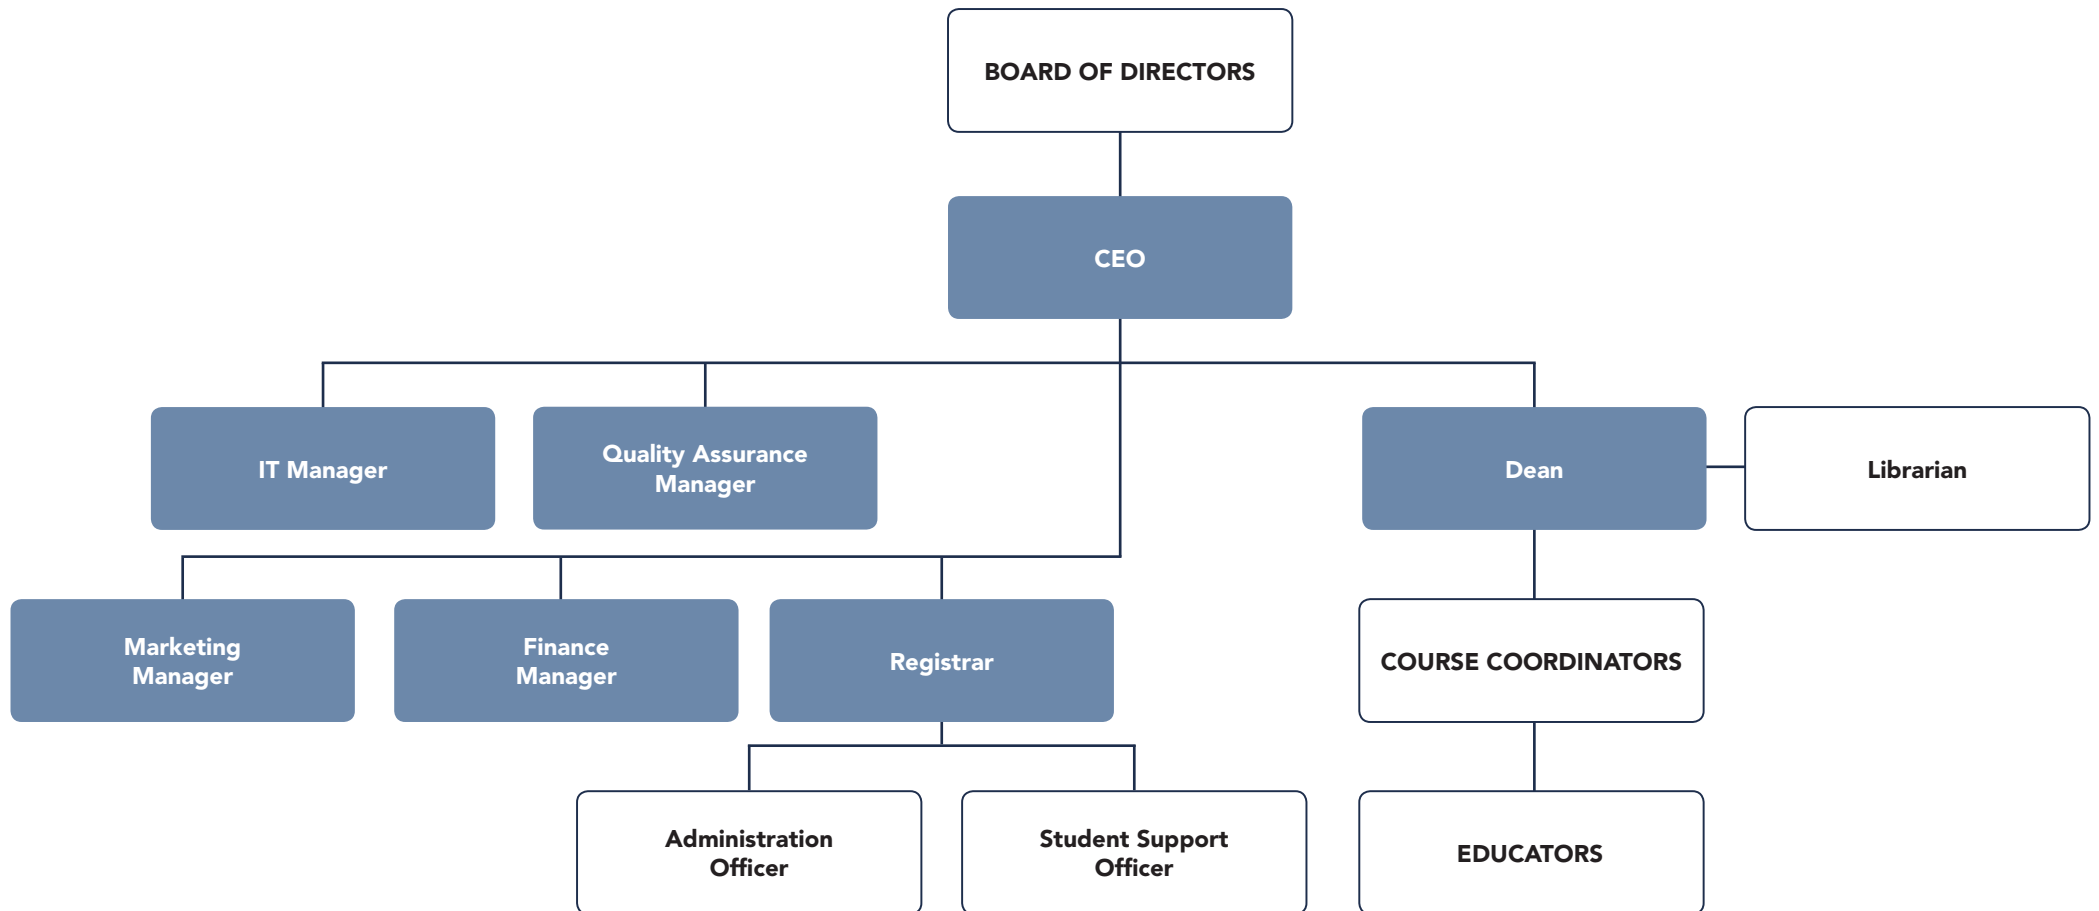

# ASTRA Institute of Higher Education Organisation Chart

Blue denotes **Executive Management Committee** Member.